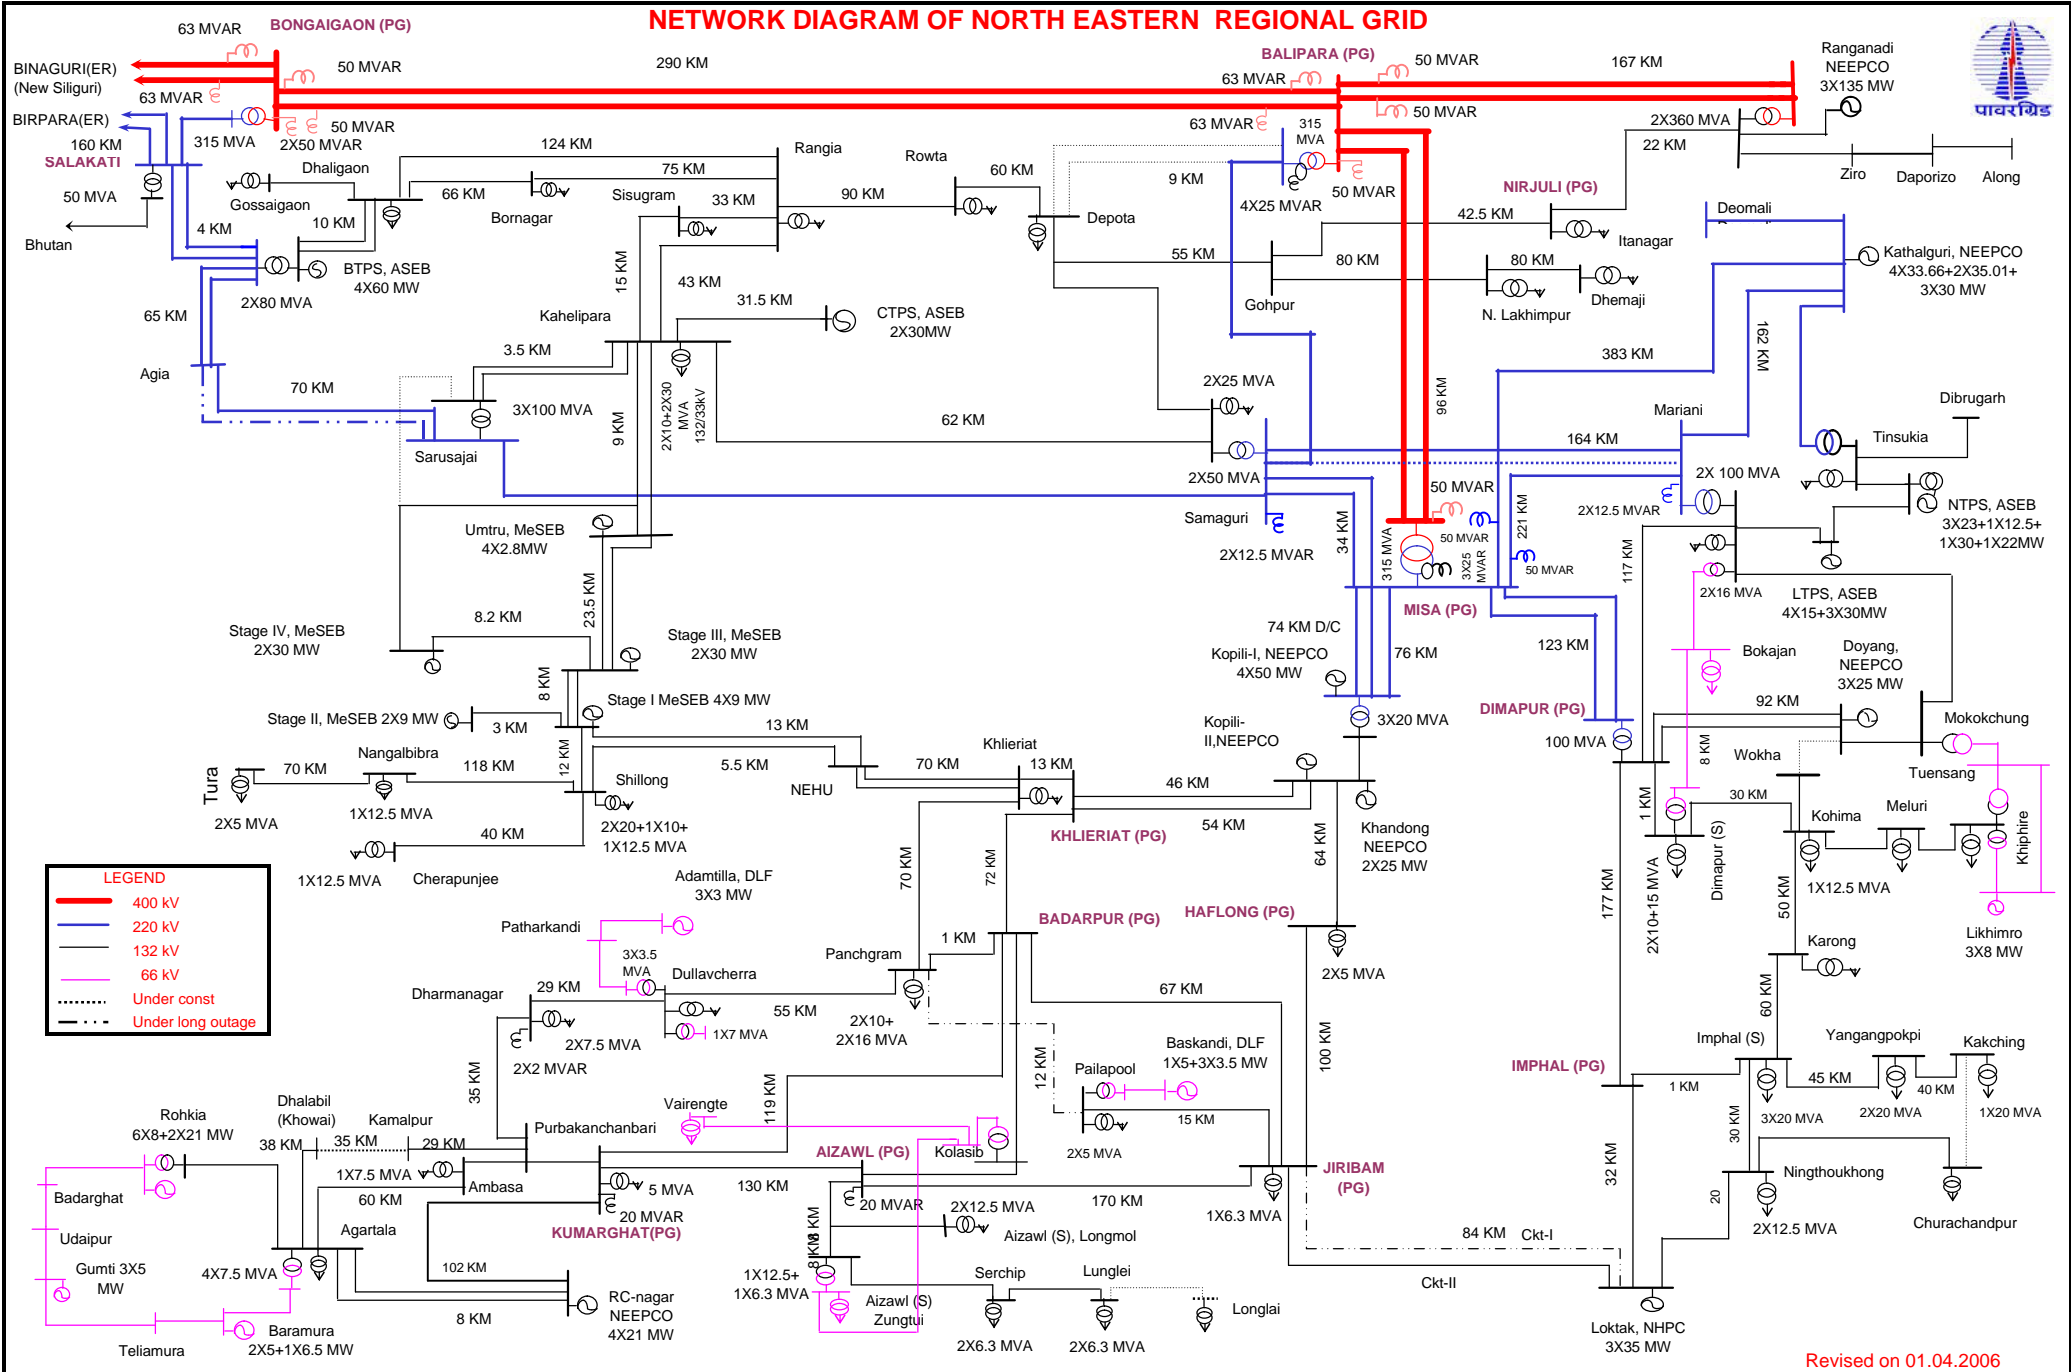

NETWORK DIAGRAM OF NORTH EASTERN REGIONAL GRID

Revised on 01.04.2006